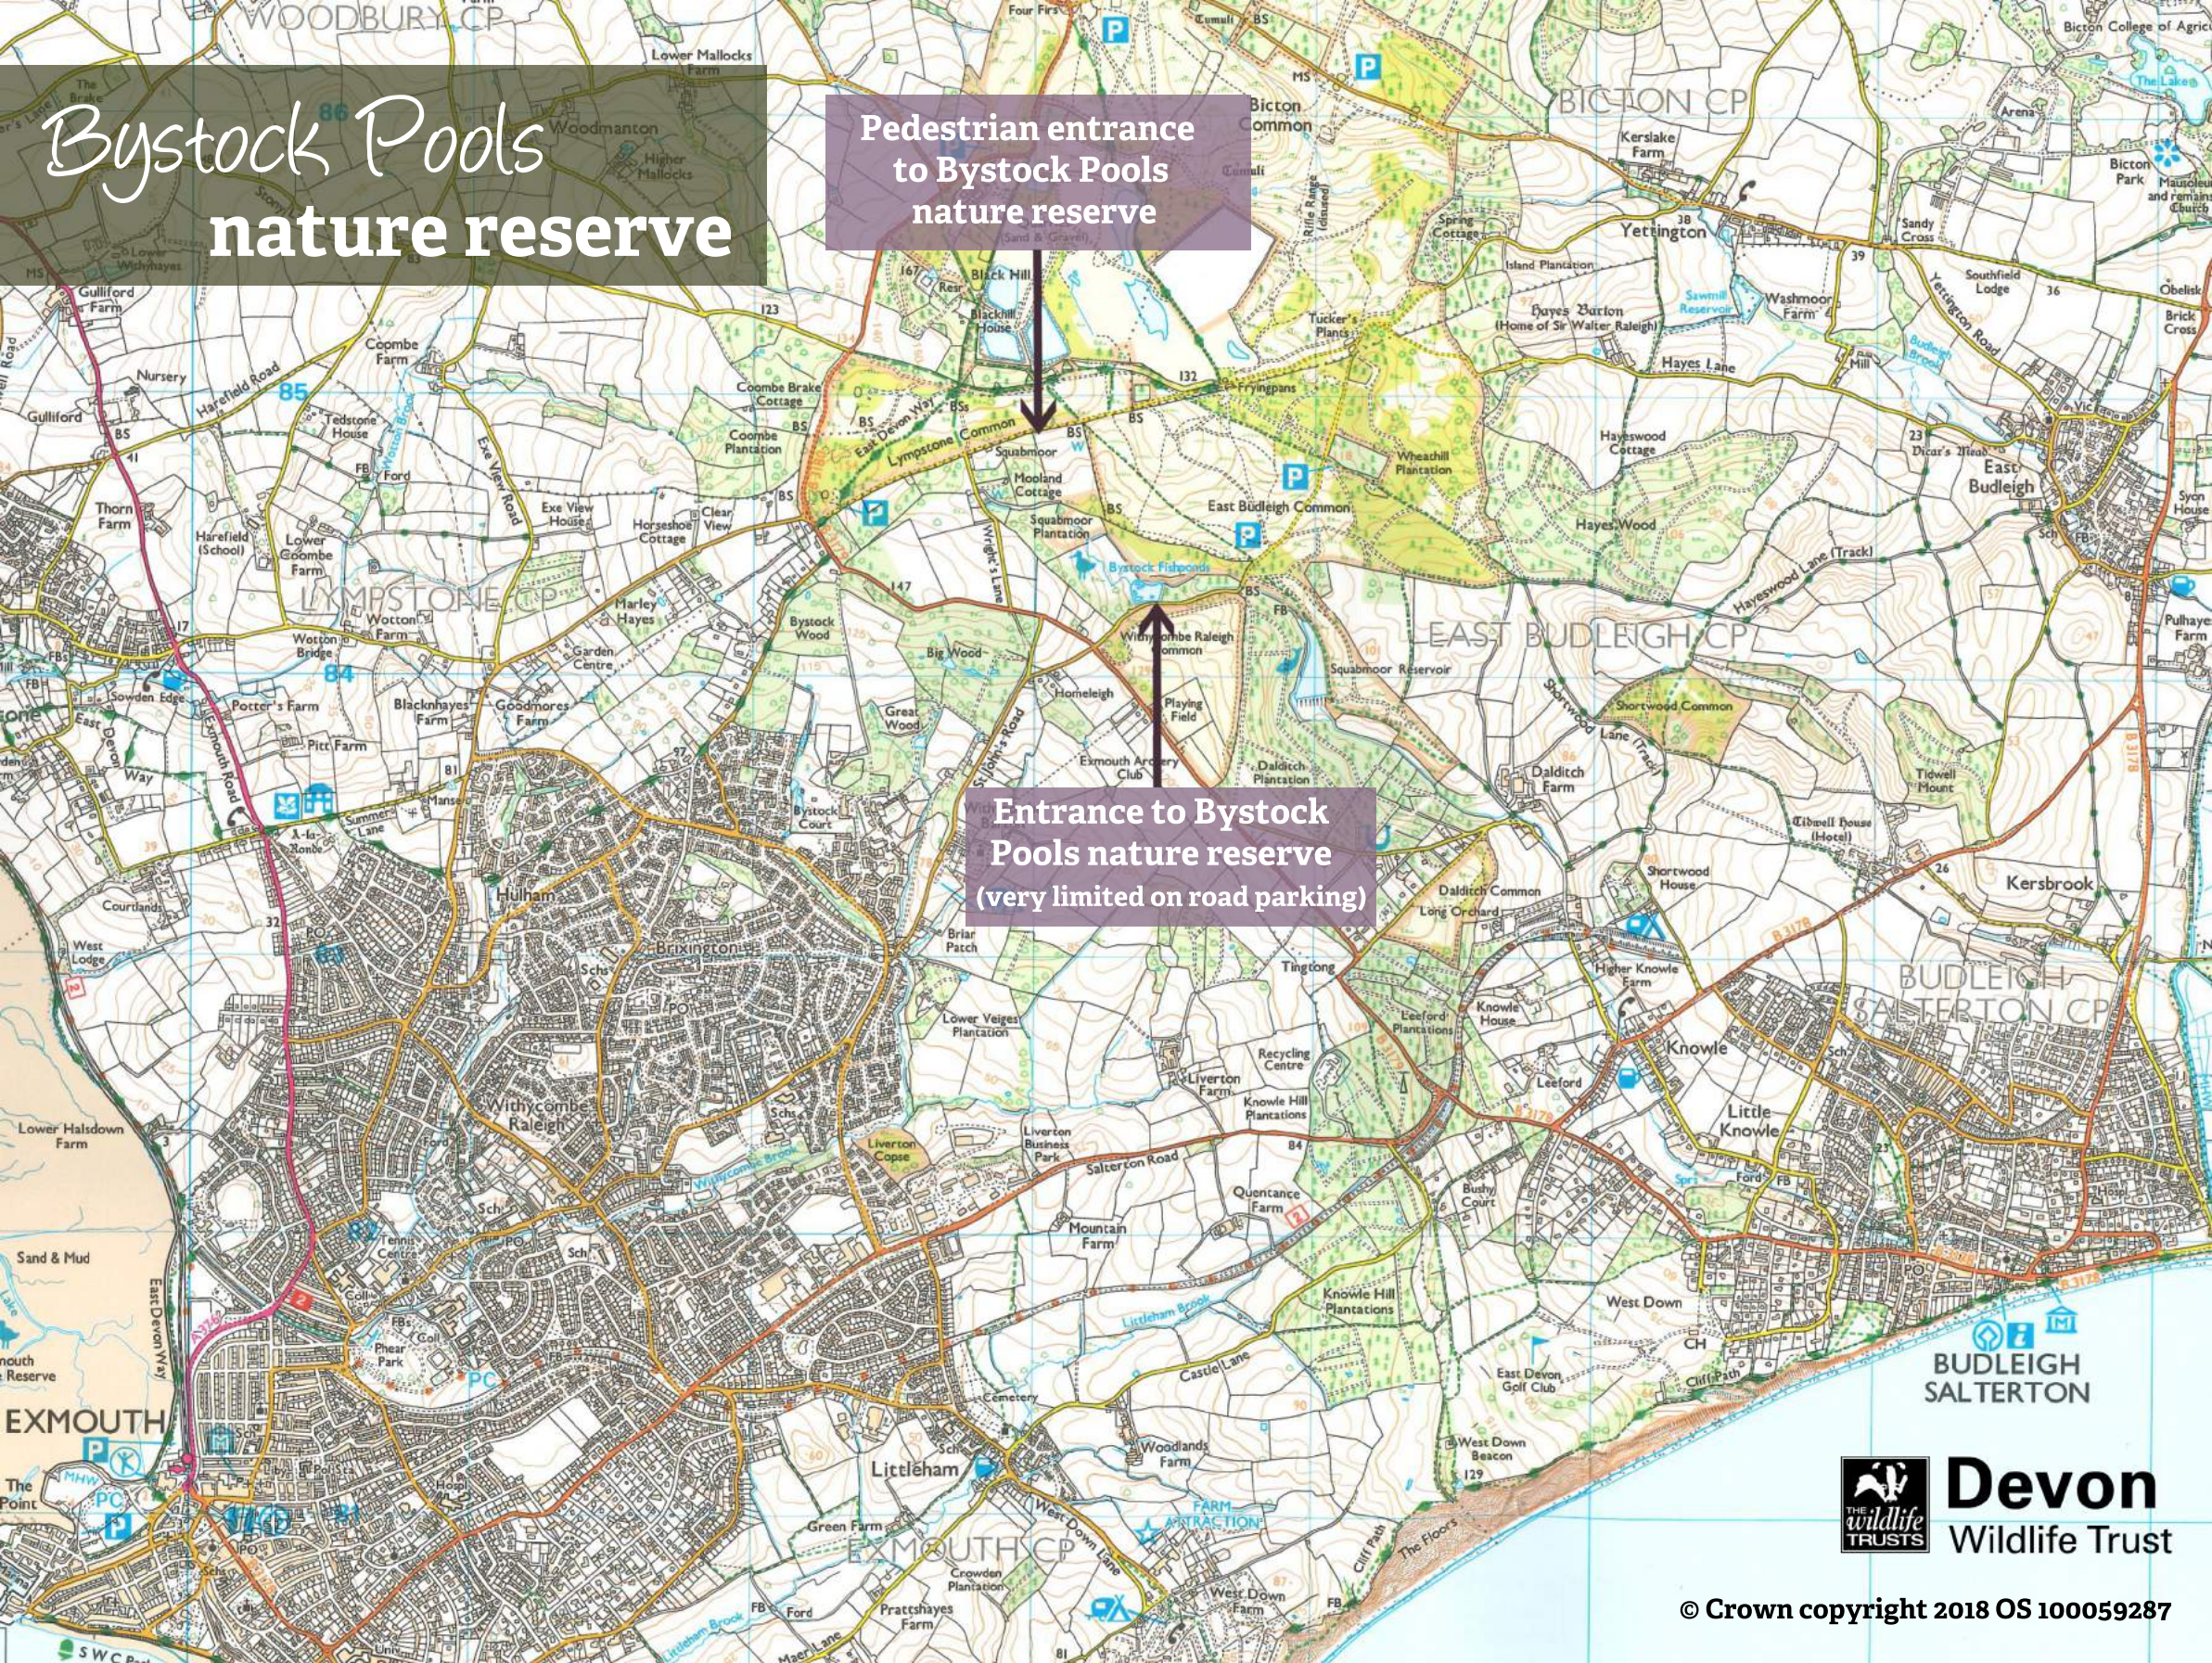

Bystock Pools nature reserve

Pedestrian entrance
to Bystock Pools
nature reserve

Entrance to Bystock
Pools nature reserve
(very limited on road parking)

BUDLEIGH
SALTERTON

 **Devon**
Wildlife Trust