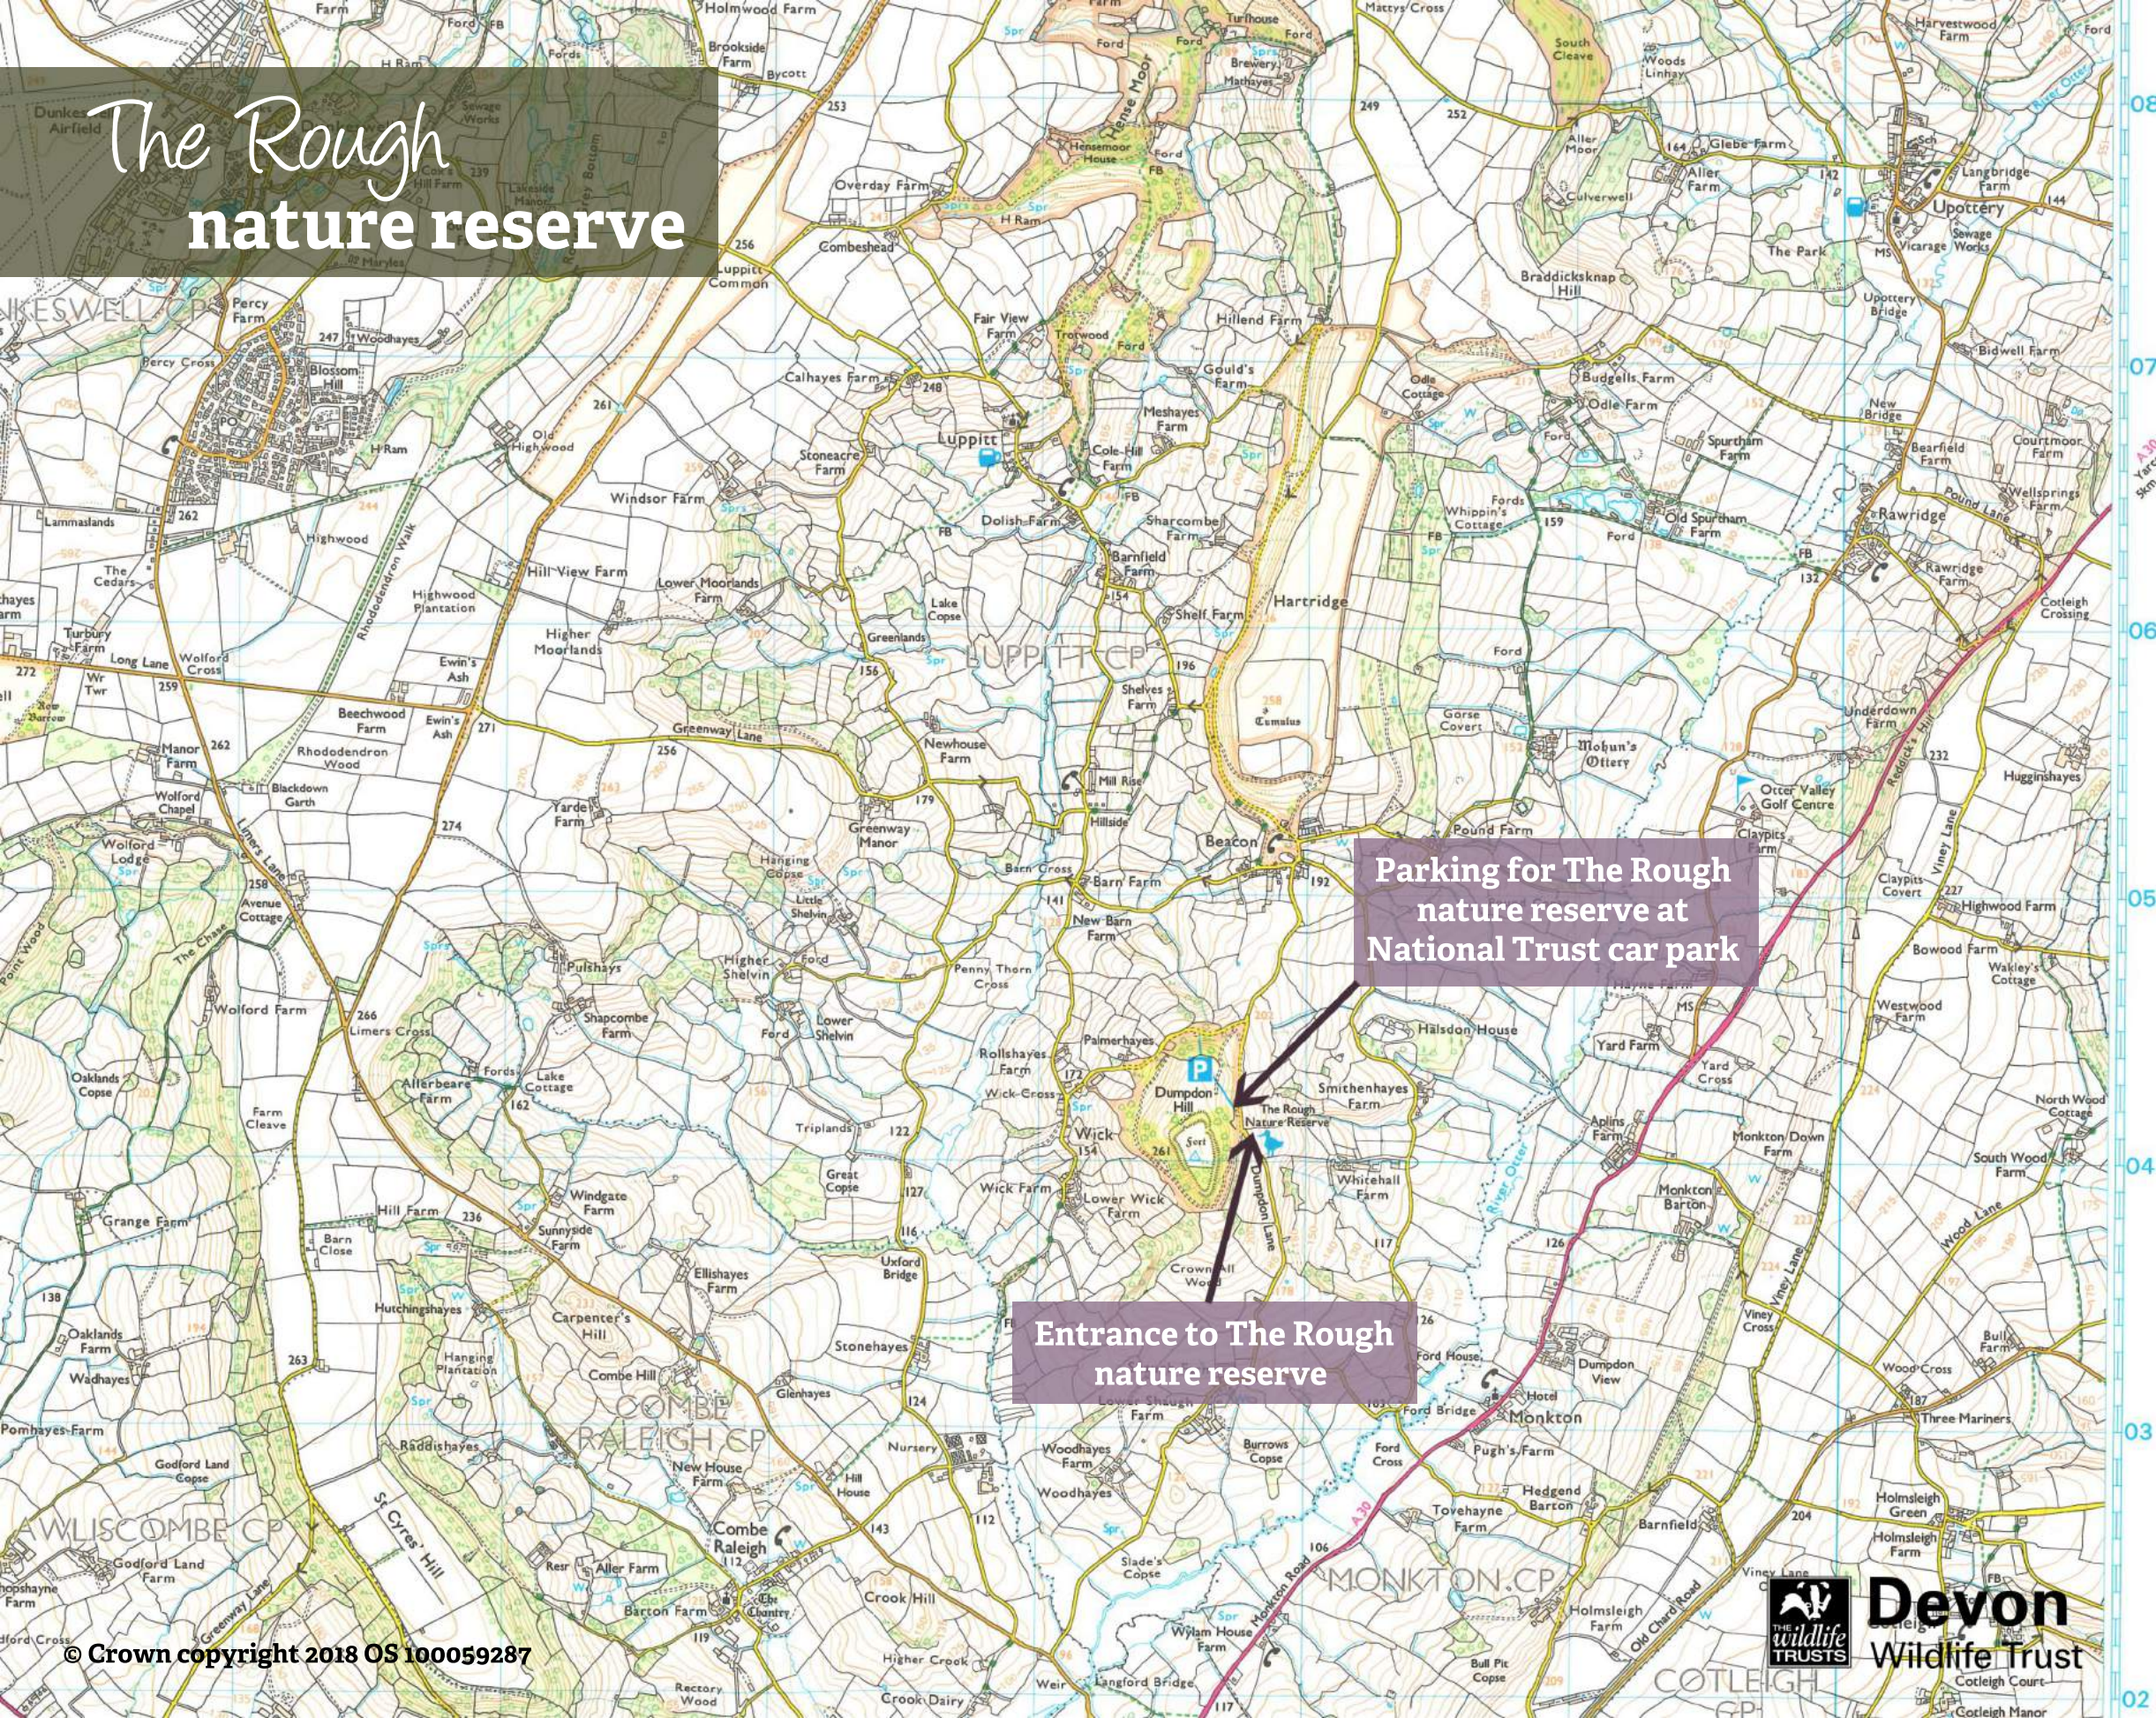

The Rough nature reserve

Parking for The Rough
nature reserve at
National Trust car park

Entrance to The Rough
nature reserve